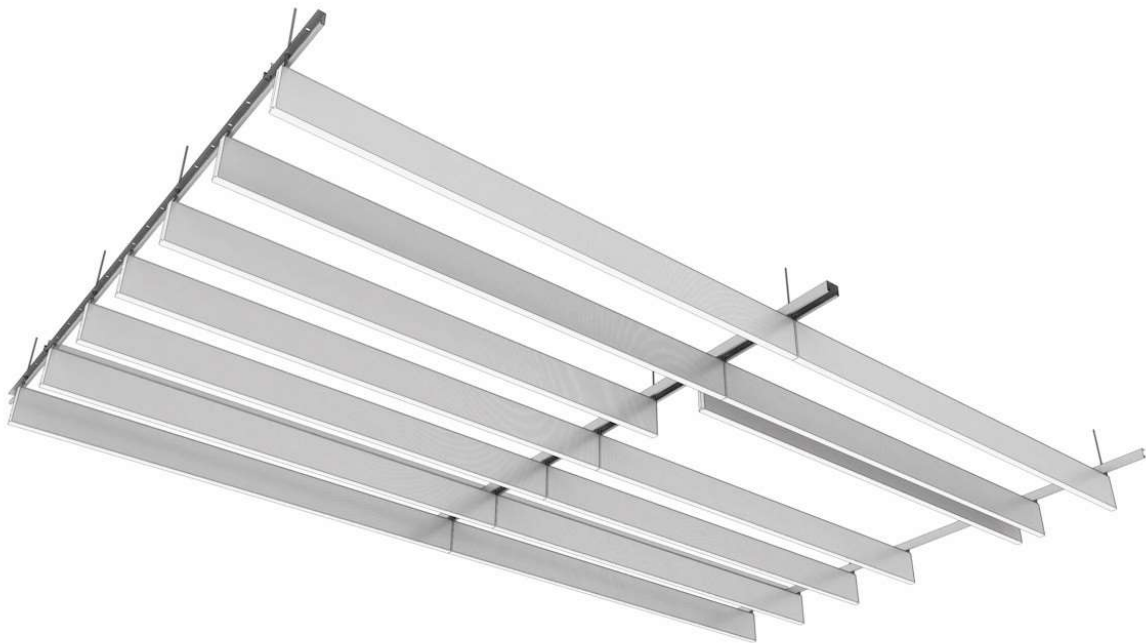

# Baffle Ceiling

# Baffle Ceiling

*Oak*

*LV50-091*

**BAR SIZE= 50mm wide x 90mm high  
50 x 90 x 2900 mm**

*Naina Teak*

*LV50-092*

**BAR SIZE= 50mm wide x 90mm high  
50 x 90 x 2900 mm**

# *Suspension Keel*

**SIZE= 3MT length 50mm gap**