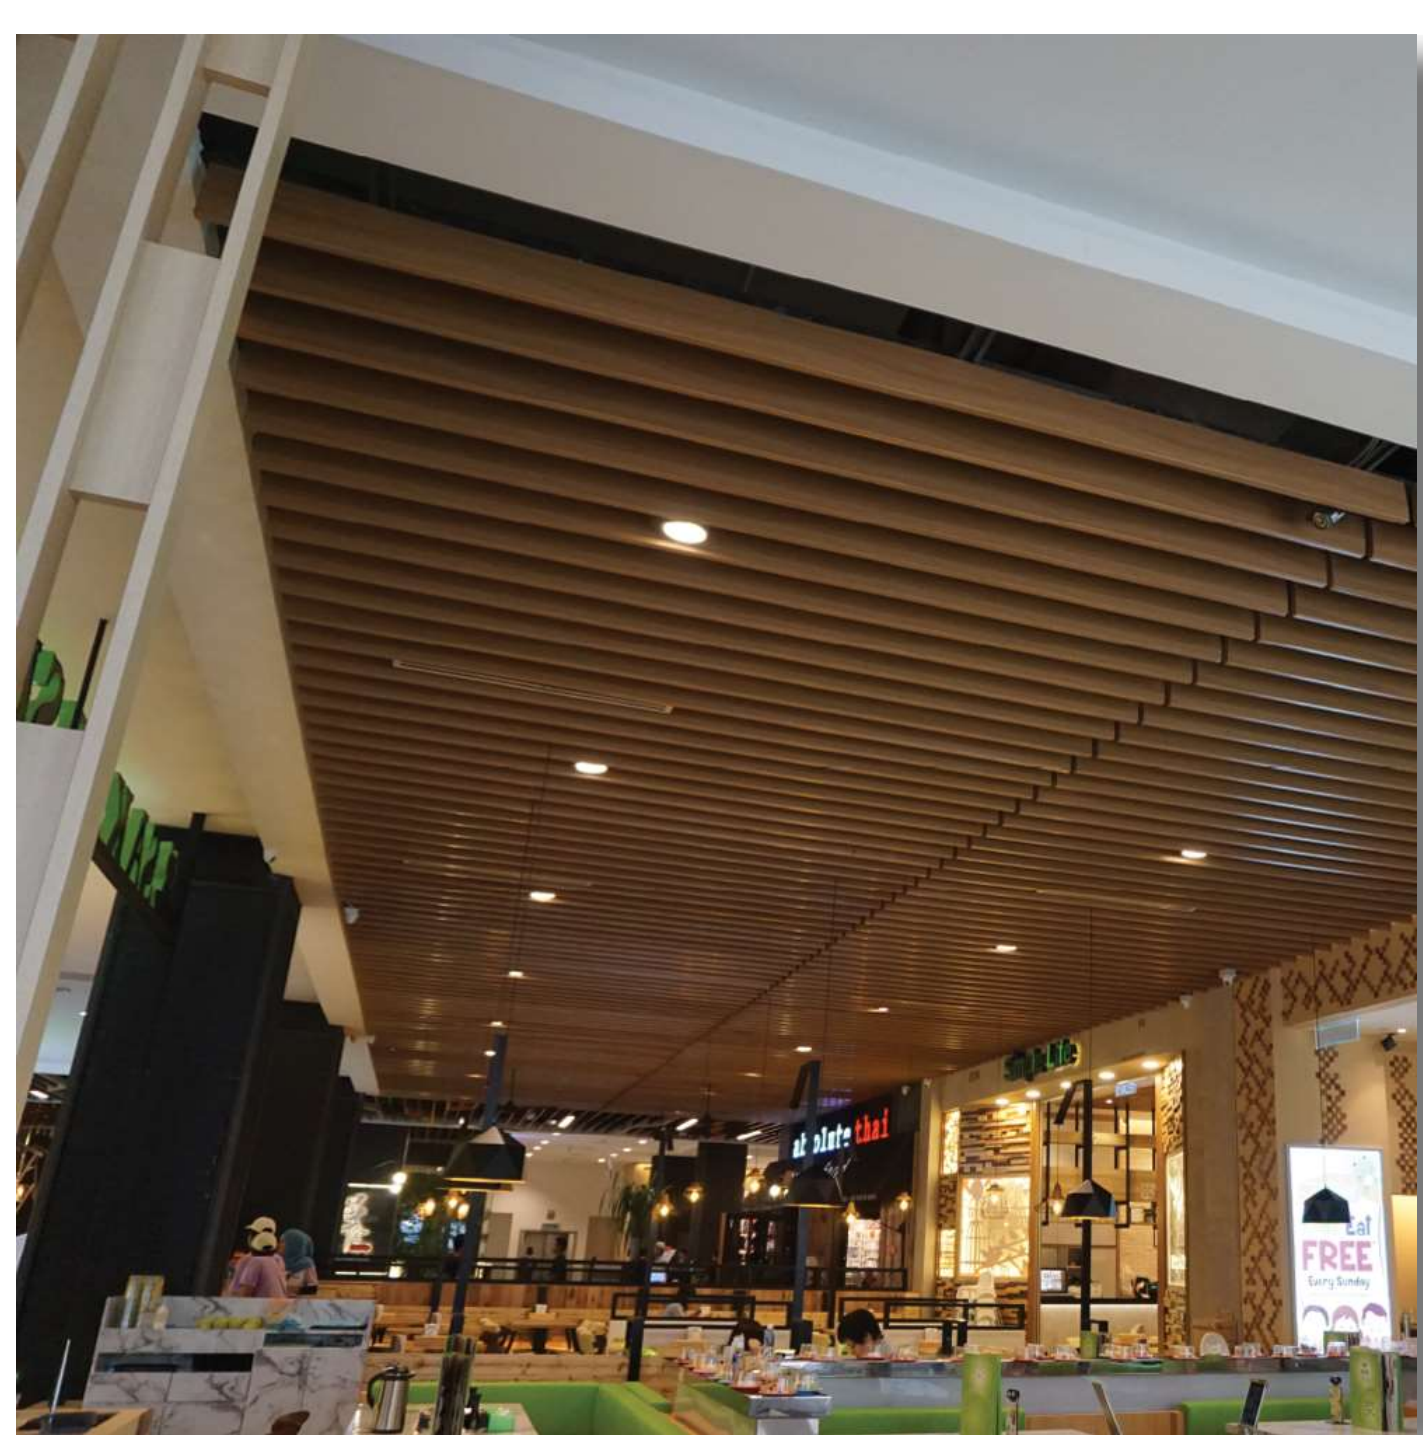

CI Modular Systems Pvt Ltd
F-90/23, Okhla Phase-1, New Delhi 110 020

contact@niveeta.com

91-9911227763-64,
011 4301 5148

www.niveeta.icom